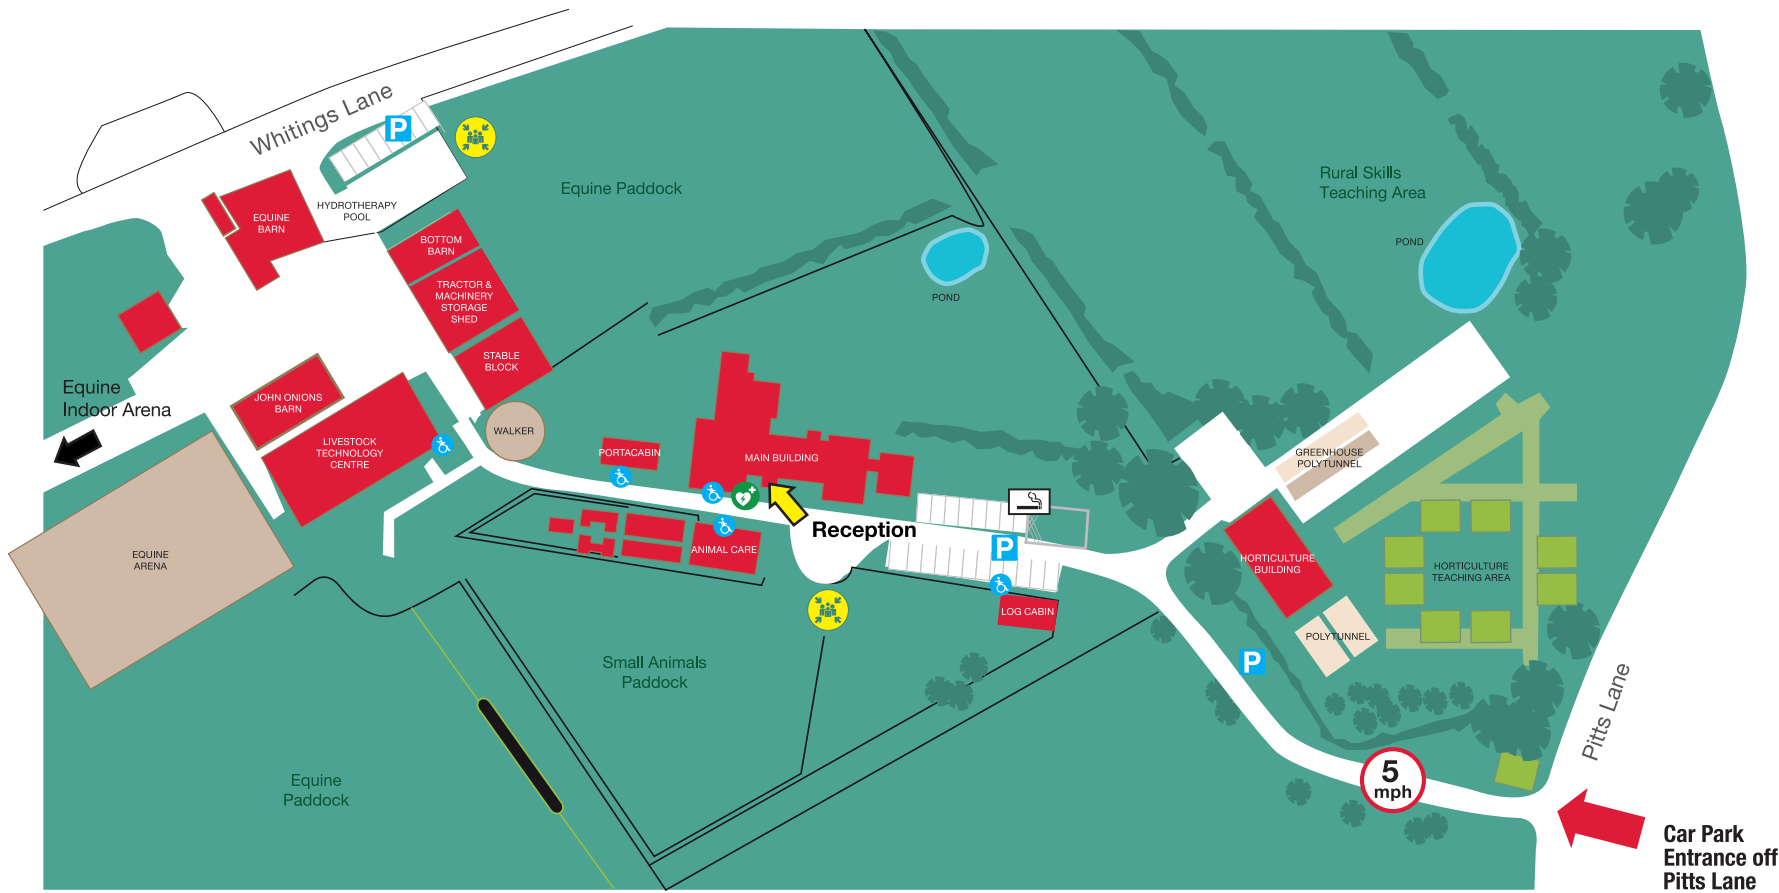

# Common Leys farm campus

-  Defibrillator
-  **No access code needed**
-  Wheelchair Access
-  Fire Assembly Point
-  Parking
-  Designated Smoking Area

Follow us...

 [abwitcollege](#)
 [AWCollege](#)
 [ab.witcollege](#)