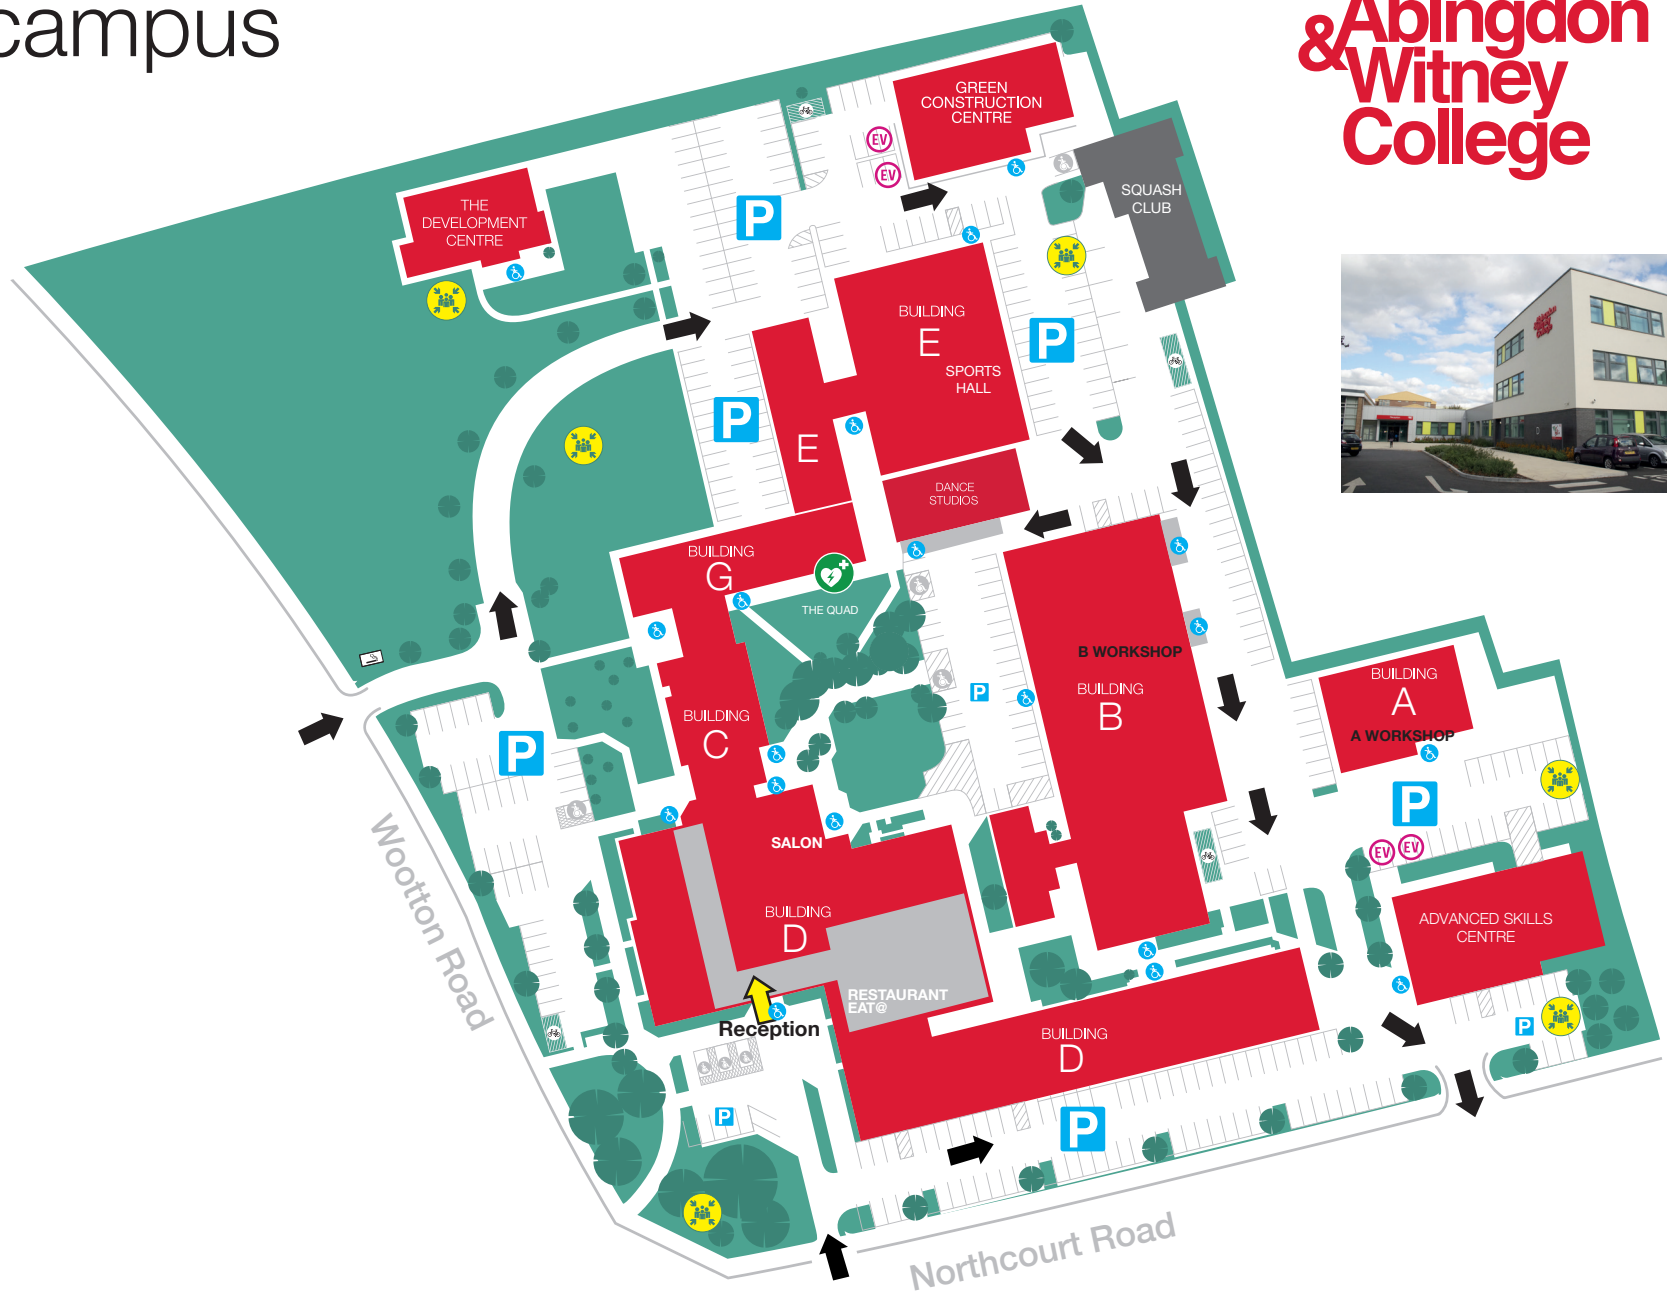

Abingdon campus

**Abingdon
& Witney
College**

-  Defibrillator
Access code: C159X
-  Wheelchair Access
-  Fire Assembly Point
-  Parking
-  Designated Smoking Area

Follow us...

 [abwitcollege](#)  [AWCollege](#)  [ab.witcollege](#)